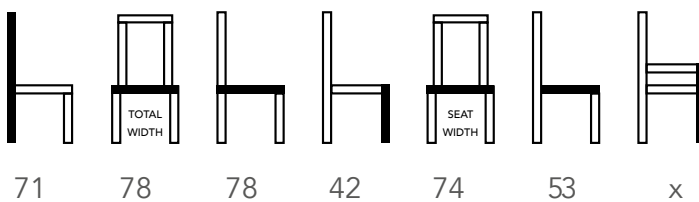

SHEPHERD

Technical information

Extra images

MATEN / MEASUREMENTS

EXTRA INFO

MATERIALS

Frame	chipboard, plywood and cardboard
Zitting / Seat	elastic belts, foam vp3530 and foam vp1830
Rug / Back	elastic belts, foam vp2530, foam vp1830 and foam vp2120

PACKING

Package	KARTON
Nr. of pcs	1
Size of package	HxWxD: 75x80x80 CM
Weight model	15 KG
Weight package	17,5 KG